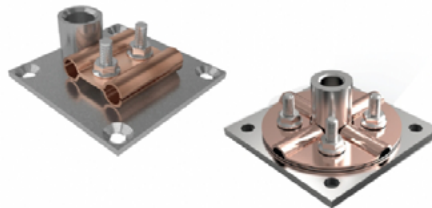

Chrome Nickel Plated Copper Earthing Electrode

STT-EMT-0038

STATE

Conductor Connection Clamp

STT-EMT-0025

STATE

Copper Angle Adjustable Earthing Electrode (Concrete)

STT-EMT-0042

STATE

Copper Earthing Electrode

STT-EMT-0036

STATE

Copper Earthing Electrode

STT-EMT-0049

STATE

Copper Earthing Electrode (Concrete)

STT-EMT-0040

STATE

Copper Earthing Electrode (Tile)

STT-EMT-0044

STATE

Copper Earthing Electrode Clamps

STT-EMT-0058

STATE

Copper Earthing Electrode L Clamp

STT-EMT-0060

STATE

Copper Earthing Electrode L Clamp (30*3mm Conductor)

STT-EMT-0062

STATE

Copper Grounding Strip

STT-EMT-0076