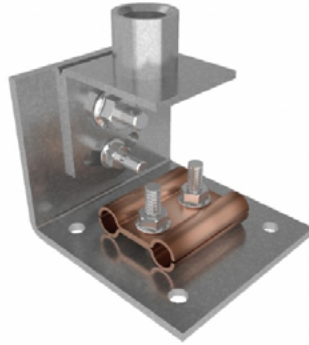

Auxiliary Grounding Equipments

STT-EMT-0074

Bi-Metal Earthing Electrode L Clamp (30*3mm Conductor)

STT-EMT-0065

Cable Joint Holder

STT-EMT-0028

Cable Lug

STT-EMT-0027

Chrome Nickel Plated Copper Earthing Electrode

STT-EMT-0038

STATE

Conductor Connection Clamp

STT-EMT-0025

STATE

Copper Angle Adjustable Earthing Electrode (Concrete)

STT-EMT-0042

STATE

Copper Earthing Electrode

STT-EMT-0036

STATE

Copper Earthing Electrode

STT-EMT-0049

STATE

Copper Earthing Electrode (Concrete)

STT-EMT-0040

STATE

Copper Earthing Electrode (Tile)

STT-EMT-0044

STATE

Copper Earthing Electrode Clamps

STT-EMT-0058

STATE