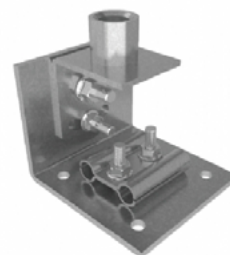

Copper Earthing Electrode L Clamp

STT-EMT-0060

STATE

Copper Earthing Electrode L Clamp (30*3mm Conductor)

STT-EMT-0062

STATE

Copper Grounding Strip

STT-EMT-0076

STATE

Copper Plating Copper Earthing Electrode

STT-EMT-0052

STATE

Earthing Electrode Copper Netting / Galvanized Netting

STT-EMT-0057

STATE

Earthing Sheet

STT-EMT-0054

STATE

Four-Ways Conductor Connection Clamp

STT-EMT-0026

STATE

Galvanized Angle Adjustable Earthing Electrode

STT-EMT-0043

STATE