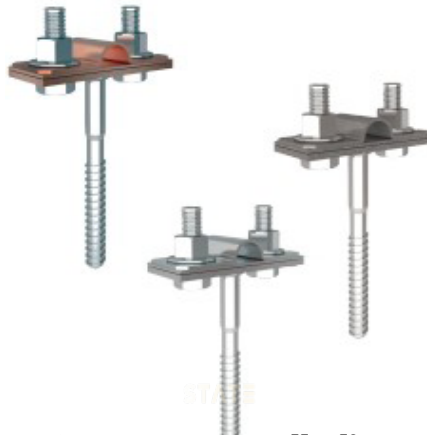

Plastic U Type Wall Clips

STT-EMT-0021

STATE

Plastic Z Type Wall Clips

STT-EMT-0020

STATE

Pylon Type Clips

STT-EMT-0011

STATE

Rige Tile Copper Earthing Electrode

STT-EMT-0046

STATE

Rige Tile Galvanized Earthing Electrode

STT-EMT-0047

STATE

Round Conductor Lightning Rod's Pole Clips

STT-EMT-0007

STATE

Top Tile Type Clips

STT-EMT-0015

STATE

Screw Type Wall Clips

STT-EMT-0010

STATE