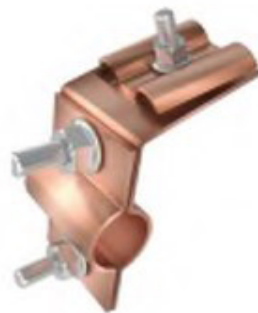

Chrome Nickel Plated Copper Earthing Electrode

STT-EMT-0038

STATE

Conductor Connection Clamp

STT-EMT-0025

STATE

Copper Angle Adjustable Earthing Electrode (Concrete)

STT-EMT-0042

STATE

Copper Earthing Electrode

STT-EMT-0036

STATE

Copper Earthing Electrode

STT-EMT-0049

STATE

Copper Earthing Electrode (Concrete)

STT-EMT-0040

STATE

Copper Earthing Electrode (Tile)

STT-EMT-0044

STATE

Copper Earthing Electrode Clamps

STT-EMT-0058

STATE

Copper Earthing Electrode L Clamp

STT-EMT-0060

STATE

Copper Earthing Electrode L Clamp (30*3mm Conductor)

STT-EMT-0062

STATE

Copper Grounding Strip

STT-EMT-0076