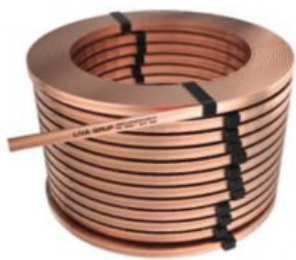

STATE

Copper Earthing Electrode

STT-EMT-0036

STATE

Copper Earthing Electrode

STT-EMT-0049

STATE

Copper Earthing Electrode (Concrete)

STT-EMT-0040

STATE

Copper Earthing Electrode (Tile)

STT-EMT-0044

STATE

Copper Earthing Electrode Clamps

STT-EMT-0058

STATE

Copper Earthing Electrode L Clamp

STT-EMT-0060

STATE

Copper Earthing Electrode L Clamp (30*3mm Conductor)

STT-EMT-0062

STATE

Copper Grounding Strip

STT-EMT-0076

STATE

Copper Plating Copper Earthing Electrode

STT-EMT-0052

STATE

Earthing Electrode Copper Netting / Galvanized Netting

STT-EMT-0057

STATE

Earthing Sheet