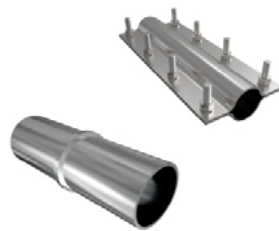

STT-EMT-0070

**Grounding Terminals Gal-
vanized Strip – Iron**

STT-EMT-0073

H Type Terminal

STT-EMT-0030

Housing Pipe Clamp

STT-EMT-0004

Inox Earthing Electrode

STT-EMT-0039

Inox Earthing Electrode

STT-EMT-0053

Inox Earthing Electrode L Clamp
STT-EMT-0064

Isolated Maunting Clips
STT-EMT-0016

Lightning Rod's Pole Stands & Clamps
STT-EMT-0005

Lightning Rod's Pole Stands & Clamps
STT-EMT-0006

Lightning Rods Pole Adding Materials
STT-EMT-0003

Lightning Rods Poles
STT-EMT-0002

Manhole
STT-EMT-0034

Nail Terminal
STT-EMT-0031

Other Earthing Electrode
STT-EMT-0048

STATE

Pan Terminal

STT-EMT-0033