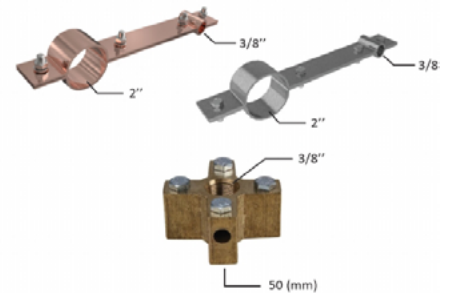

STT-EMT-0039

Inox Earthing Electrode

STT-EMT-0053

Inox Earthing Electrode L Clamp
STT-EMT-0064

Isolated Maunting Clips
STT-EMT-0016

Lightning Rod's Pole Stands & Clamps
STT-EMT-0005

Lightning Rod's Pole Stands & Clamps
STT-EMT-0006

Lightning Rods Pole Adding Materials
STT-EMT-0003

Lightning Rods Poles
STT-EMT-0002

Manhole
STT-EMT-0034

Nail Terminal
STT-EMT-0031

Other Earthing Electrode
STT-EMT-0048

STATE

Pan Terminal

STT-EMT-0033

STATE

Plastic Lightning Rods Pole Clips

STT-EMT-0017

STATE

Plastic Pylon Type Clips

STT-EMT-0019

STATE

Plastic Screw Type Wall Clips