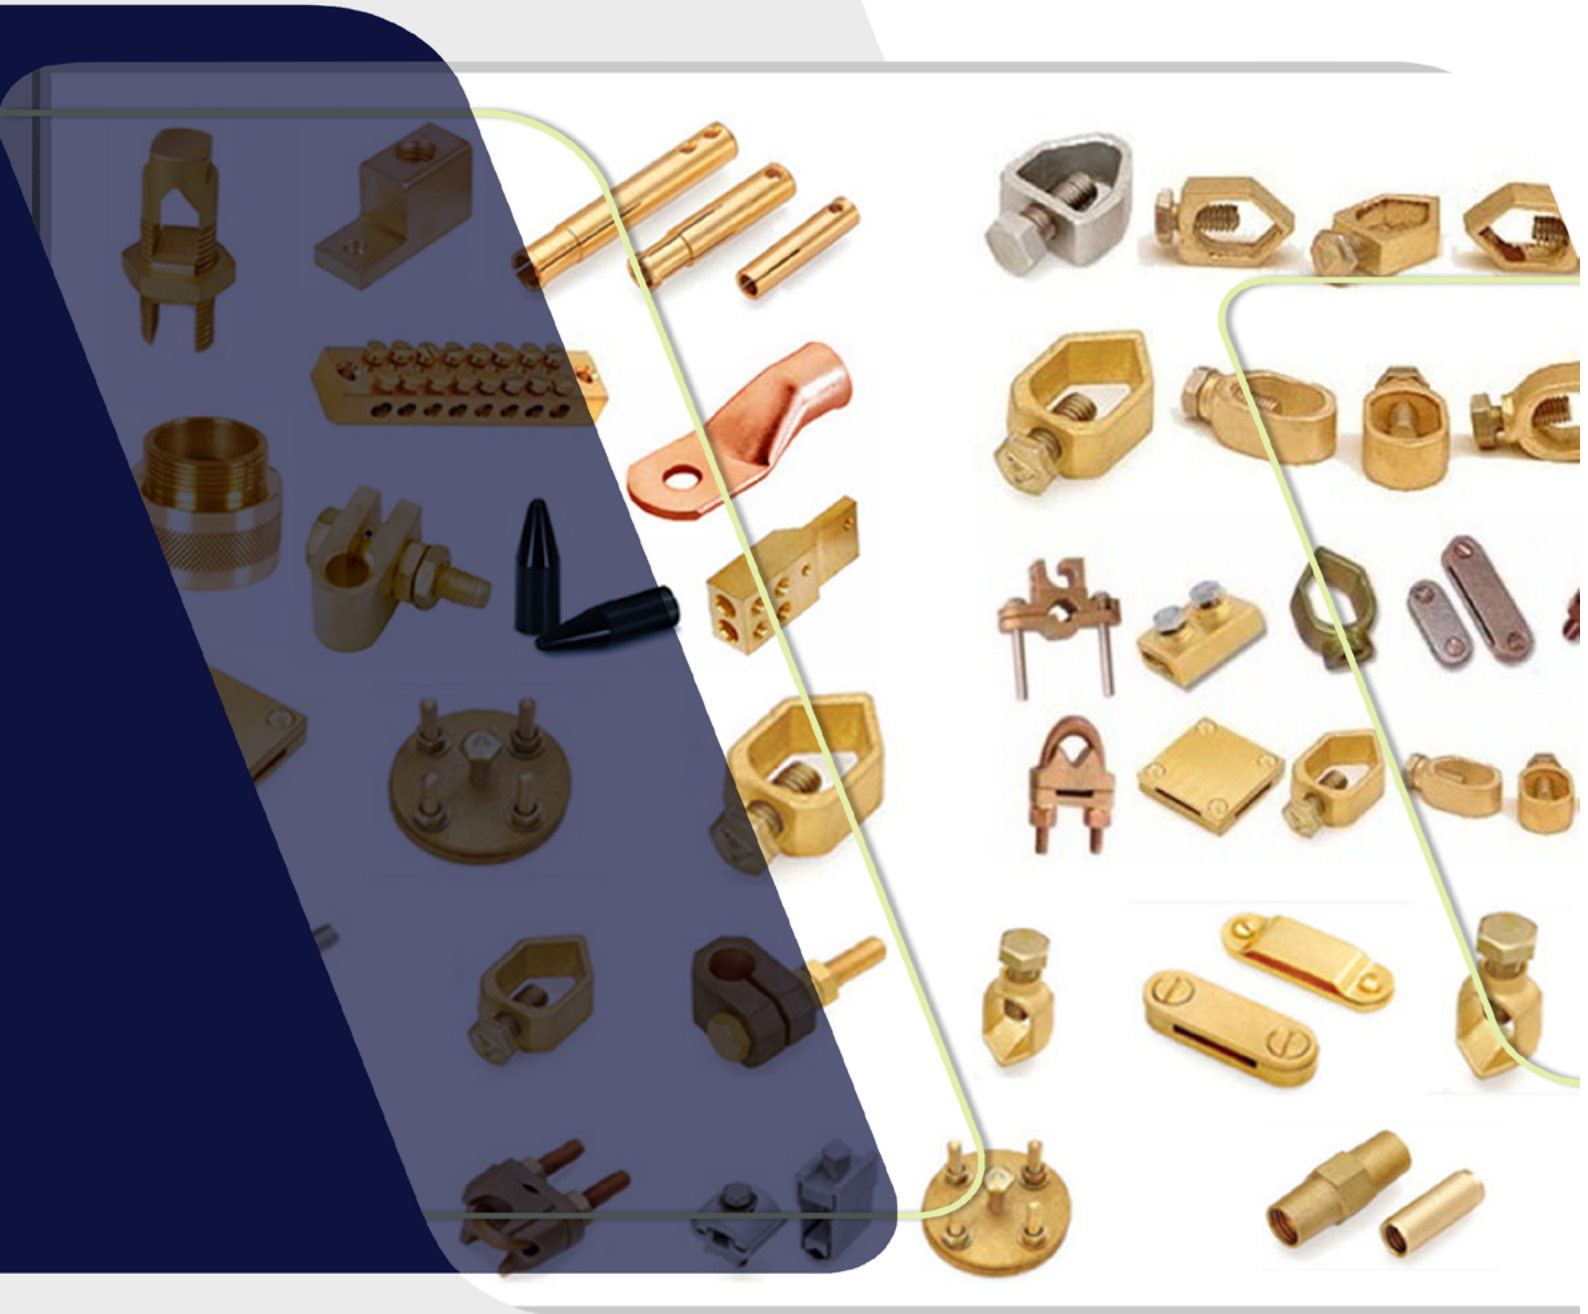

STATE

**Earthing
Materials**

Stateb2b
2023
Catalog

ABOUT US

We are happy to serve you, our valued customers, with our wide range of products.

STATEb2b was established in Turkey in 2014 with 100% domestic capital. Aiming at continuity in growth, STATEb2b provides services in the Balkans as well as its headquarters in Turkey. STATEb2b has set the target of being the leading supplier company preferred in Africa and Central Asia in the near future, apart from all of Europe. STATEb2b has adopted the principle of high customer satisfaction by providing uninterrupted service thanks to its professional work team and infrastructure. STATEb2b operates in the construction, energy, industrial facilities and retail sectors and offers different solutions to our esteemed partners, both in the form of material supply and turnkey project partnership. In addition to providing ease of supply for thousands of products from a single address, it is pleased to reach you, our customers, from all over the world, thanks to its quality product and fast service understanding...