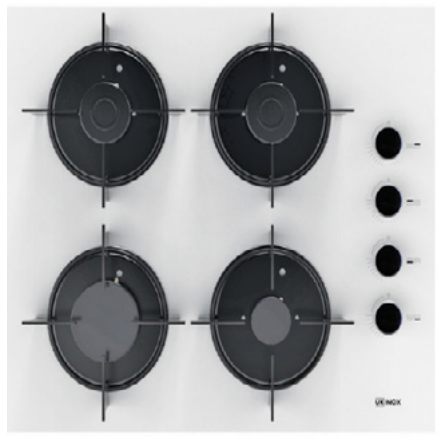

STT-KP-0216

**GIANO 60 X BLACK GLASS HOB**

STT-KP-0144

**GIANO 60 XS GRAY GLASS HOB**

STT-KP-0157

**GIANO 60 XS WHITE GLASS HOB**

STT-KP-0167

**GIANO 65 XR BLACK GLASS HOB**