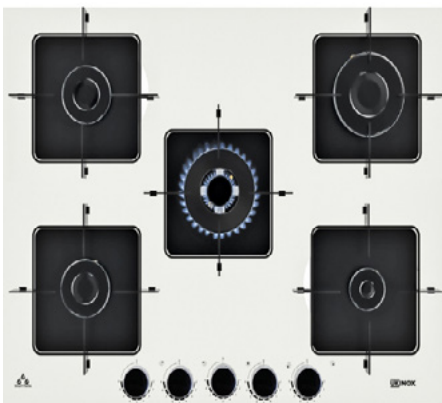

**ARES 70 XF WHITE
GLASS HOB**
STT-KP-0143