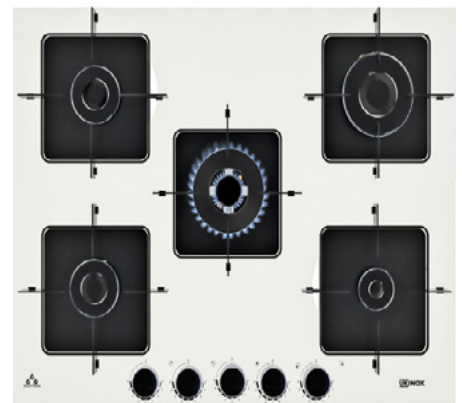

**ARES 65 XSR GREY HOB**  
STT-KP-0158

**ARES 65 XSR WHITE HOB**  
STT-KP-0159

**ARES 70 XF WHITE  
GLASS HOB**  
STT-KP-0143

**ARES 70 XSF BLACK  
GLASS HOB**  
STT-KP-0155

**ARES 70 XSF WHITE  
GLASS HOB**  
STT-KP-0154