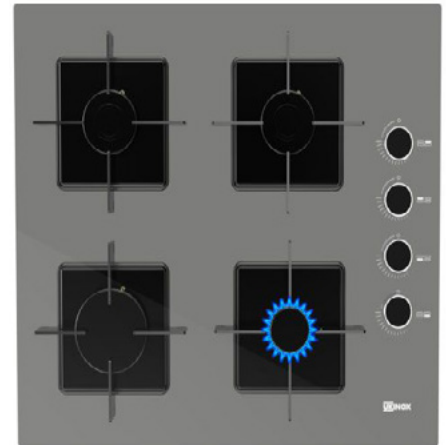

ARES 60 X GREY HOB
STT-KP-0145