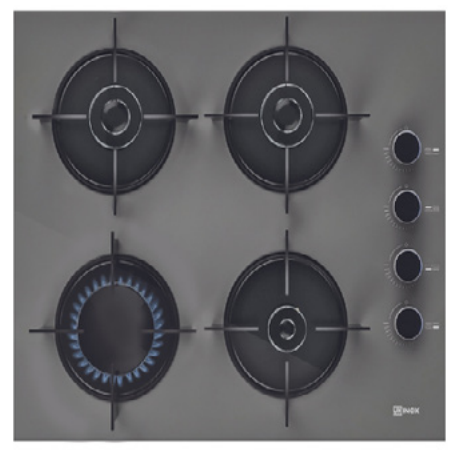

GIANO 60 XS GRAY GLASS HOB

STT-KP-0157