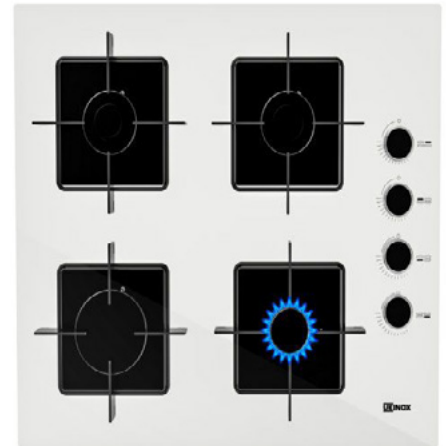

**ADORE T INOX HOB**  
STT-KP-0148

**AMIRAL BLACK HOOD**  
STT-KP-0198

**AMIRAL WHITE HOOD**  
STT-KP-0213

**ARES 60 X GREY HOB**  
STT-KP-0145

**ARES 60 XS BLACK HOB**  
STT-KP-0163

**ARES 60 XS GRAY GLASS HOB**  
STT-KP-0161