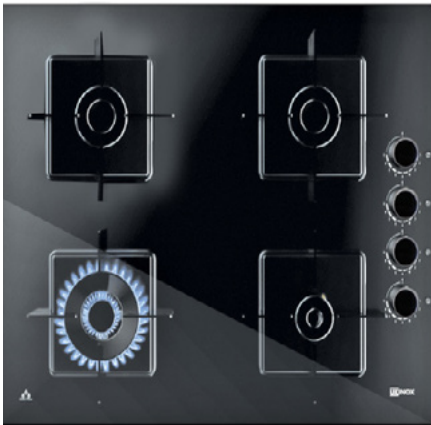

**ARES 60 XS WHITE HOB**  
STT-KP-0162

**ARES 65 XR BLACK GLASS  
HOB**  
STT-KP-0170

**ARES 65 XR GREY GLASS  
HOB**  
STT-KP-0169

**ARES 65 XR WHITE HOB**  
STT-KP-0168

**ARES 65 XSR BLACK HOB**  
STT-KP-0160