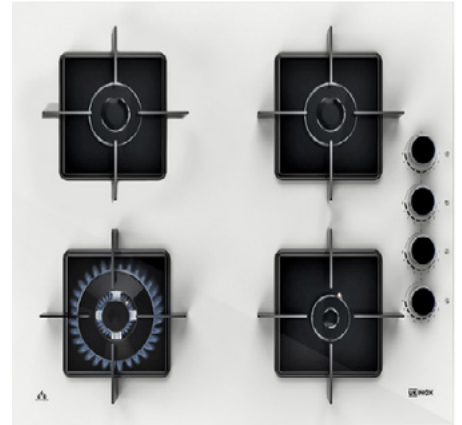

ARES 65 XSR WHITE HOB
STT-KP-0159