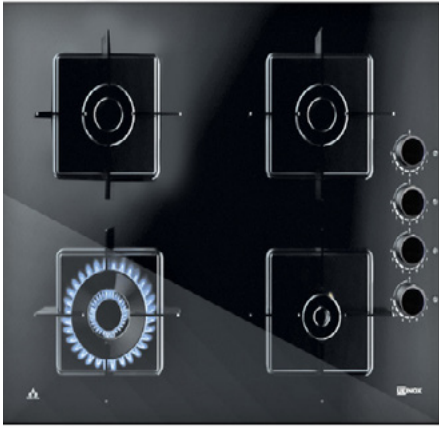

**ARES 65 XR BLACK GLASS
HOB**
STT-KP-0170