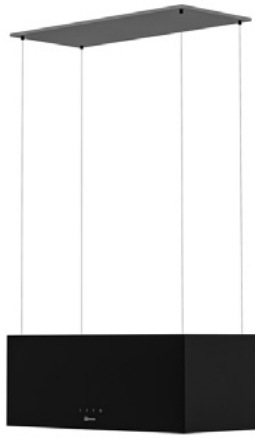

DIAMOND BLACK ISLAND HOOD
STT-KP-0190