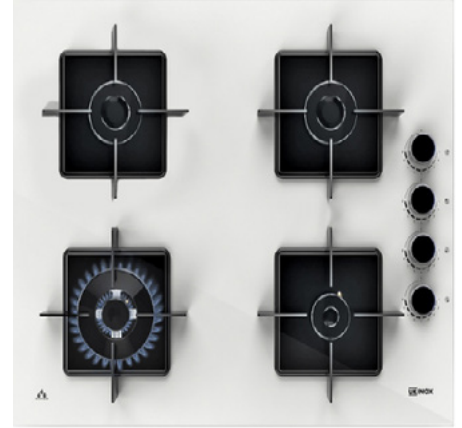

ARES 65 XR WHITE HOB
STT-KP-0168