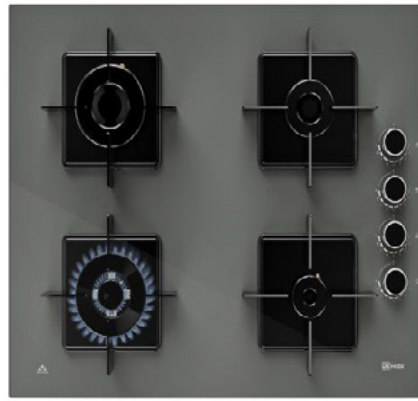

**ARES 65 XR GREY GLASS
HOB**
STT-KP-0169