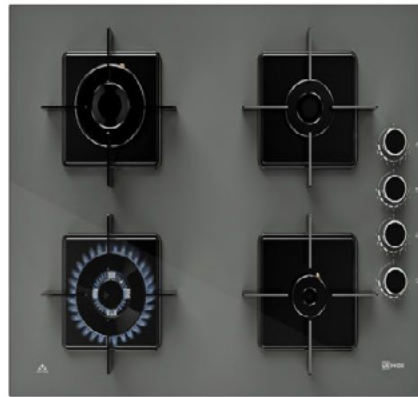

**ARES 60 XS WHITE HOB**  
STT-KP-0162

**ARES 65 XR BLACK GLASS  
HOB**  
STT-KP-0170

**ARES 65 XR GREY GLASS  
HOB**  
STT-KP-0169

**ARES 65 XR WHITE HOB**  
STT-KP-0168

**ARES 65 XSR BLACK HOB**  
STT-KP-0160