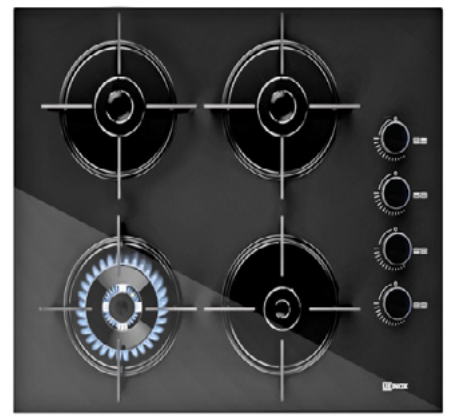

GIANO 65 XSR BLACK GLASS HOB

STT-KP-0164