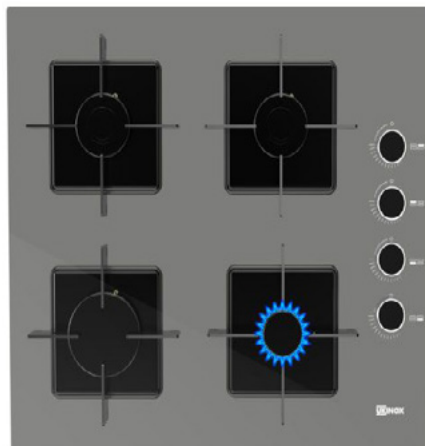

**ADORE T INOX HOB**  
STT-KP-0148

**AMIRAL BLACK HOOD**  
STT-KP-0198

**AMIRAL WHITE HOOD**  
STT-KP-0213

**ARES 60 X GREY HOB**  
STT-KP-0145

**ARES 60 XS BLACK HOB**  
STT-KP-0163

**ARES 60 XS GRAY GLASS HOB**  
STT-KP-0161